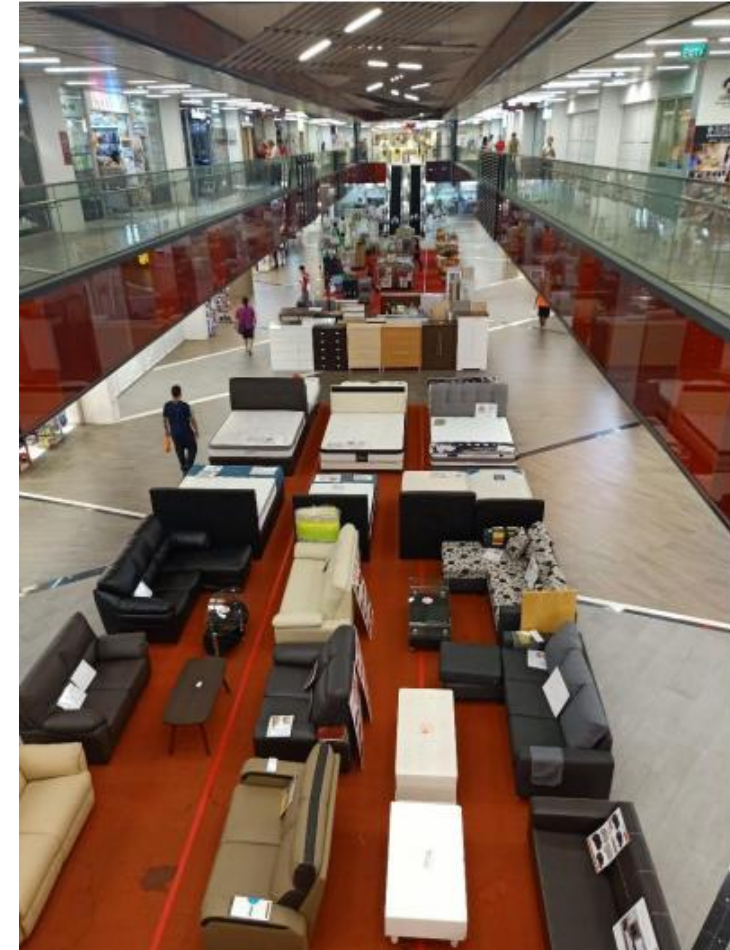

Event Space Rental Rates – External Vendors

Loyang Point

Last updated: May 2025

Event Space – Indoor Atrium (Level 1)

Atrium Space at Loyang Point

Event Space – Indoor Atrium (Level 1)

Description

- Area A Usable Floor Area: 82m²
- Area B Usable Floor Area: 28m²
- Area C Usable Floor Area: 82m²
- Area A + B + C (Full Lot) Usable Floor Area: 192m²
- Area D Usable Floor Area: 49m²
- Air con, sheltered

Atrium Space at Loyang Point

Rental Rates

Area Name	Size	S\$ Per Day (Mon - Thu)	S\$ Per Day (Fri - Sun)	S\$ Per Week
Area A + B + C	192 m ² (Full Lot)	650/day	810/day	4,600
Area B + C	110 m ²	390/day	490/day	2,750
Area A	82 m ²	290/day	360/day	2,050
Area B	28 m ²	110/day	130/day	750
Area C	82m ²	290/day	360/day	2,050