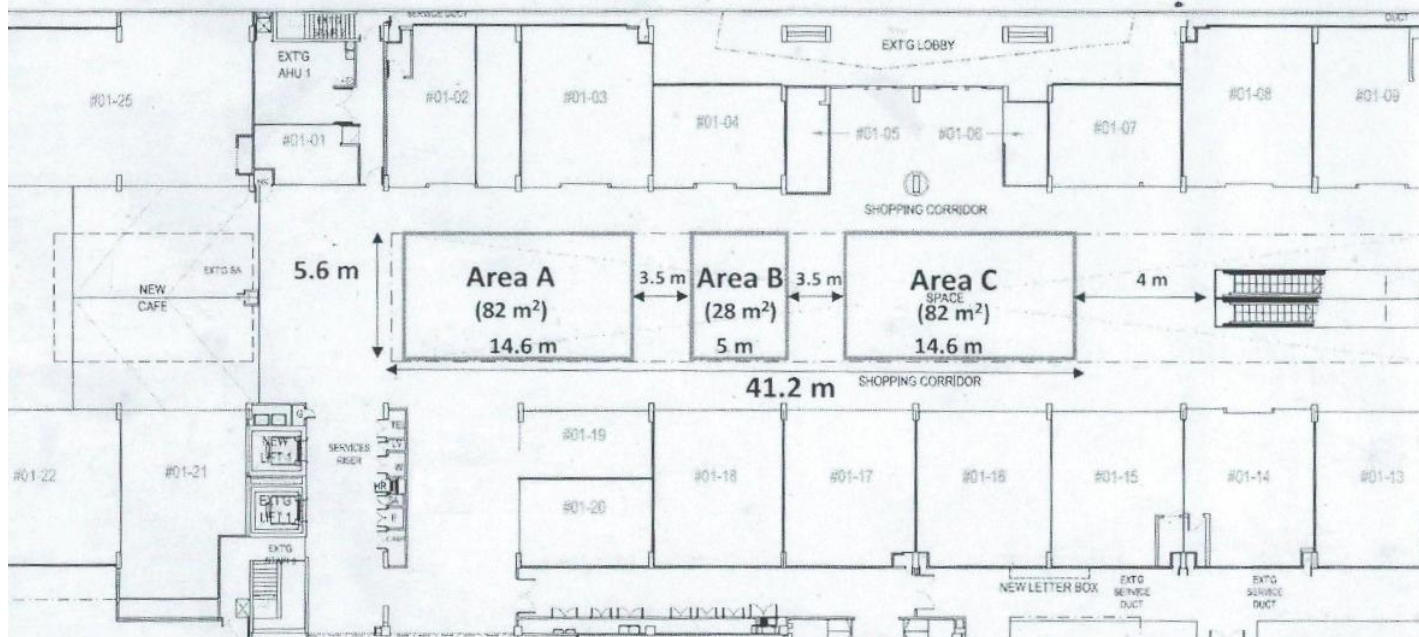

Event Space Rental Rates – External Vendors

Loyang Point

Last updated: May 2025

Event Space – Indoor Atrium (Level 1)

Atrium Space at Loyang Point

Event Space – Indoor Atrium (Level 1)

Description

- Area A Usable Floor Area: 82m²
- Area B Usable Floor Area: 28m²
- Area C Usable Floor Area: 82m²
- Area A + B + C (Full Lot) Usable Floor Area: 192m²
- Area D Usable Floor Area: 49m²
- Air con, sheltered

Atrium Space at Loyang Point

Rental Rates

Area Name	Size	S\$ Per Day (Mon - Thu)	S\$ Per Day (Fri - Sun)	S\$ Per Week
Area A + B + C	192 m ² (Full Lot)	650/day	810/day	4,600
Area B + C	110 m ²	390/day	490/day	2,750
Area A	82 m ²	290/day	360/day	2,050
Area B	28 m ²	110/day	130/day	750
Area C	82m ²	290/day	360/day	2,050