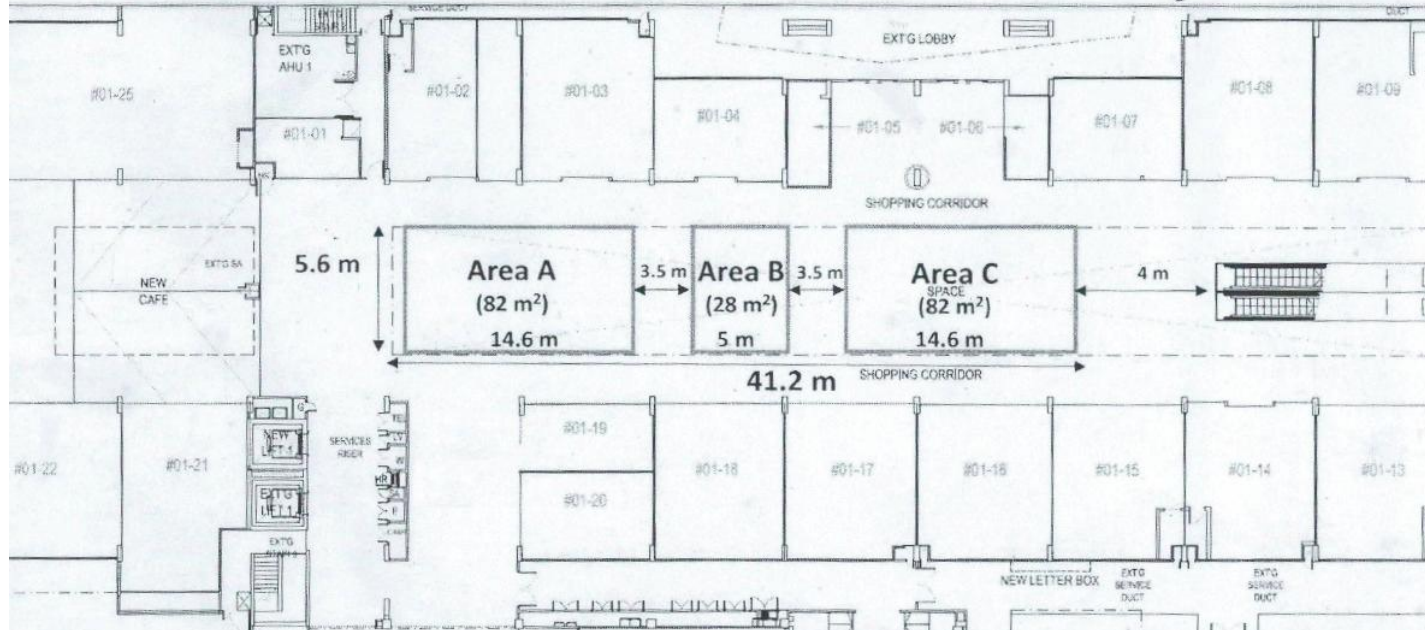

Event Space Rental Rates – External Vendors

Loyang Point

Last updated: May 2025

Event Space – Indoor Atrium (Level 1)

Atrium Space at Loyang Point

Event Space – Indoor Atrium (Level 1)

Description

- Area A Usable Floor Area: 82m²
- Area B Usable Floor Area: 28m²
- Area C Usable Floor Area: 82m²
- Area A + B + C (Full Lot) Usable Floor Area: 192m²
- Area D Usable Floor Area: 49m²
- Air con, sheltered

Atrium Space at Loyang Point

Rental Rates

Area Name	Size	S\$ Per Day (Mon - Thu)	S\$ Per Day (Fri - Sun)	S\$ Per Week
Area A + B + C	192 m ² (Full Lot)	650/day	810/day	4,600
Area B + C	110 m ²	390/day	490/day	2,750
Area A	82 m ²	290/day	360/day	2,050
Area B	28 m ²	110/day	130/day	750
Area C	82m ²	290/day	360/day	2,050