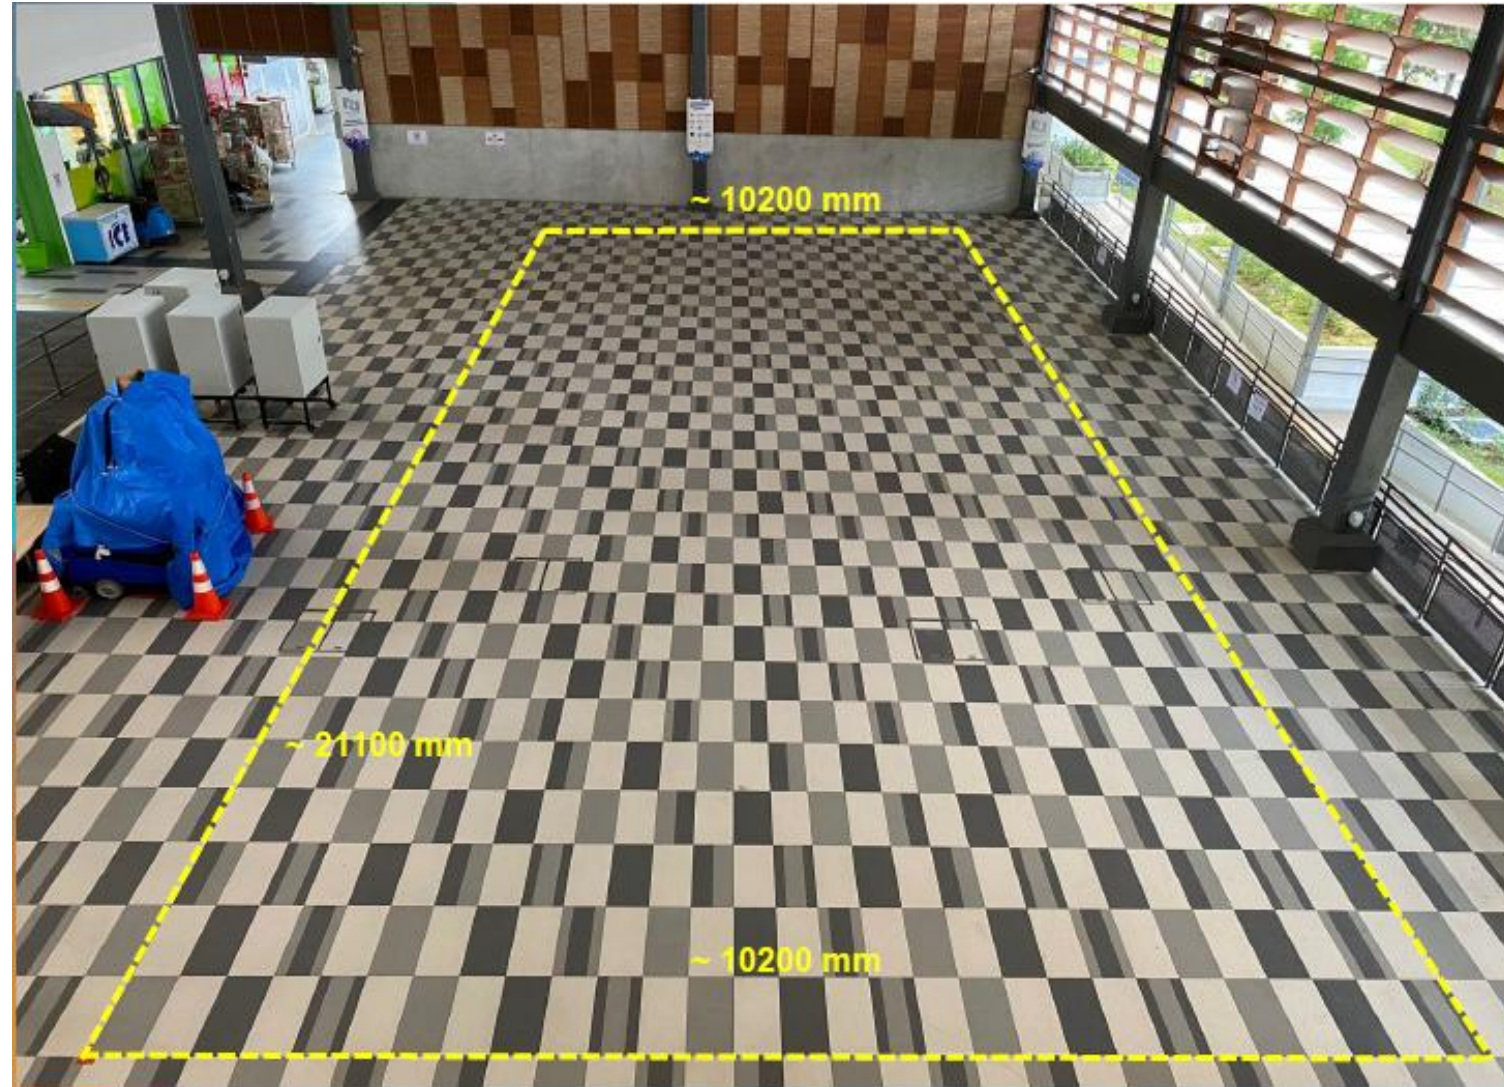

Indoor Atrium Full Lot (A + B)